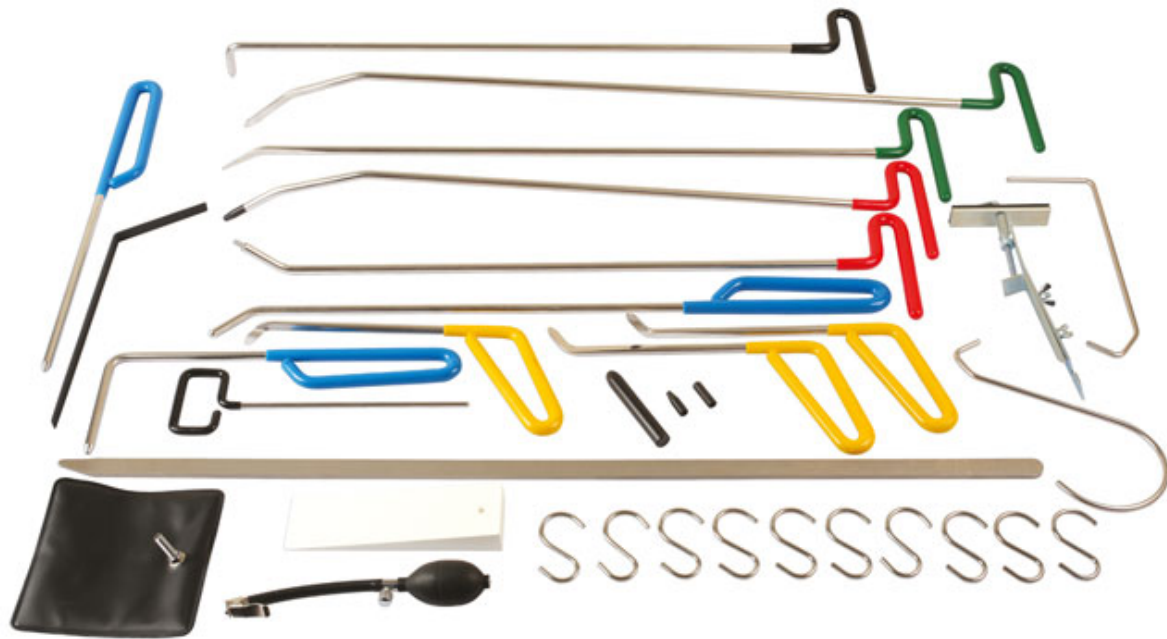

Paintless Dent Repair Kit 30pc

A comprehensive set of PDR tools to massage out minor panel damage where the paint surface has not been broken. Ideal for the professional bodyshop technician.

Additional Information

- 30 pieces include: panel punch, large wedge, 10 x S-hooks, door jammer, mini air bag.
- Colour coded PDR tools in chromium sprung steel include: 6mm short (230mm) straight, 10mm right hand blade x 200mm, 10mm left hand blade x 200mm, 10mm straight blade x 200mm, 10mm pointed 90° bow x 700mm, 10mm dogleg x 700mm, 10mm straight/ pointed x 270mm.
- Plus: 10mm 90° pointed bar x 170mm, 10mm ball end x 450mm, 10mm 90° pointed bar x 170mm. 2x lever supports and 1 straight edge.
- Two doglegs with removable ends: 10mm dogleg x 600mm, 10mm double dog x 600mm and 1 x 10mm extra long double dogleg x 790mm.
- Expert quality PDR tool kit. Supplied in zip up storage bag.