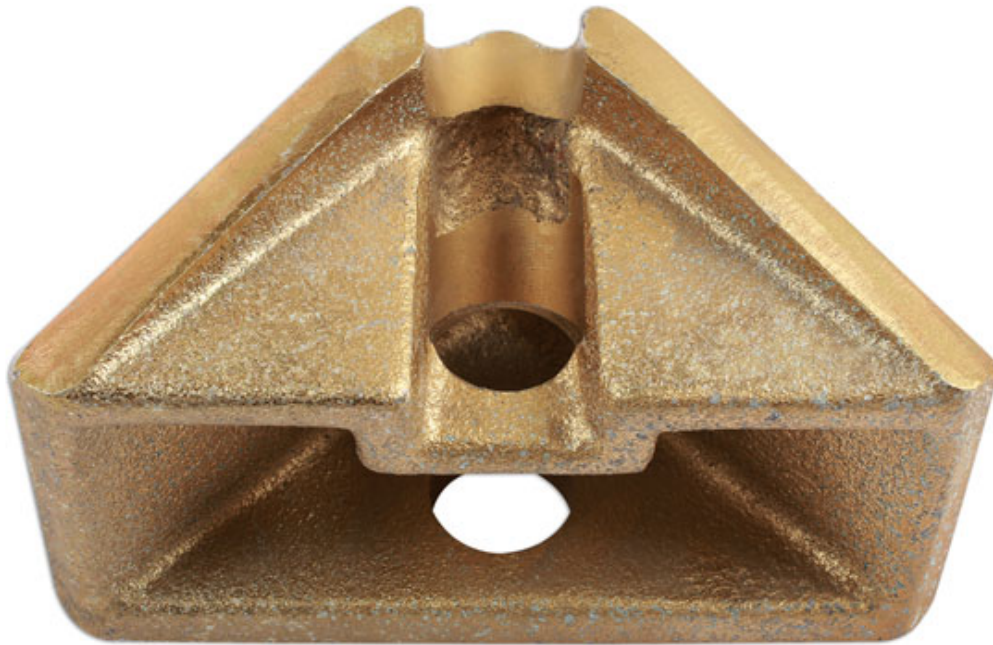

## Body Block - Square

### Additional Information

- Angled Pulling Block
- Square Faced
- Multiple angles achievable
- Pull in confined spaces with limited access
- Use with 92474 or 92475 Body Hooks

<http://powertec.co.uk/product/91129>